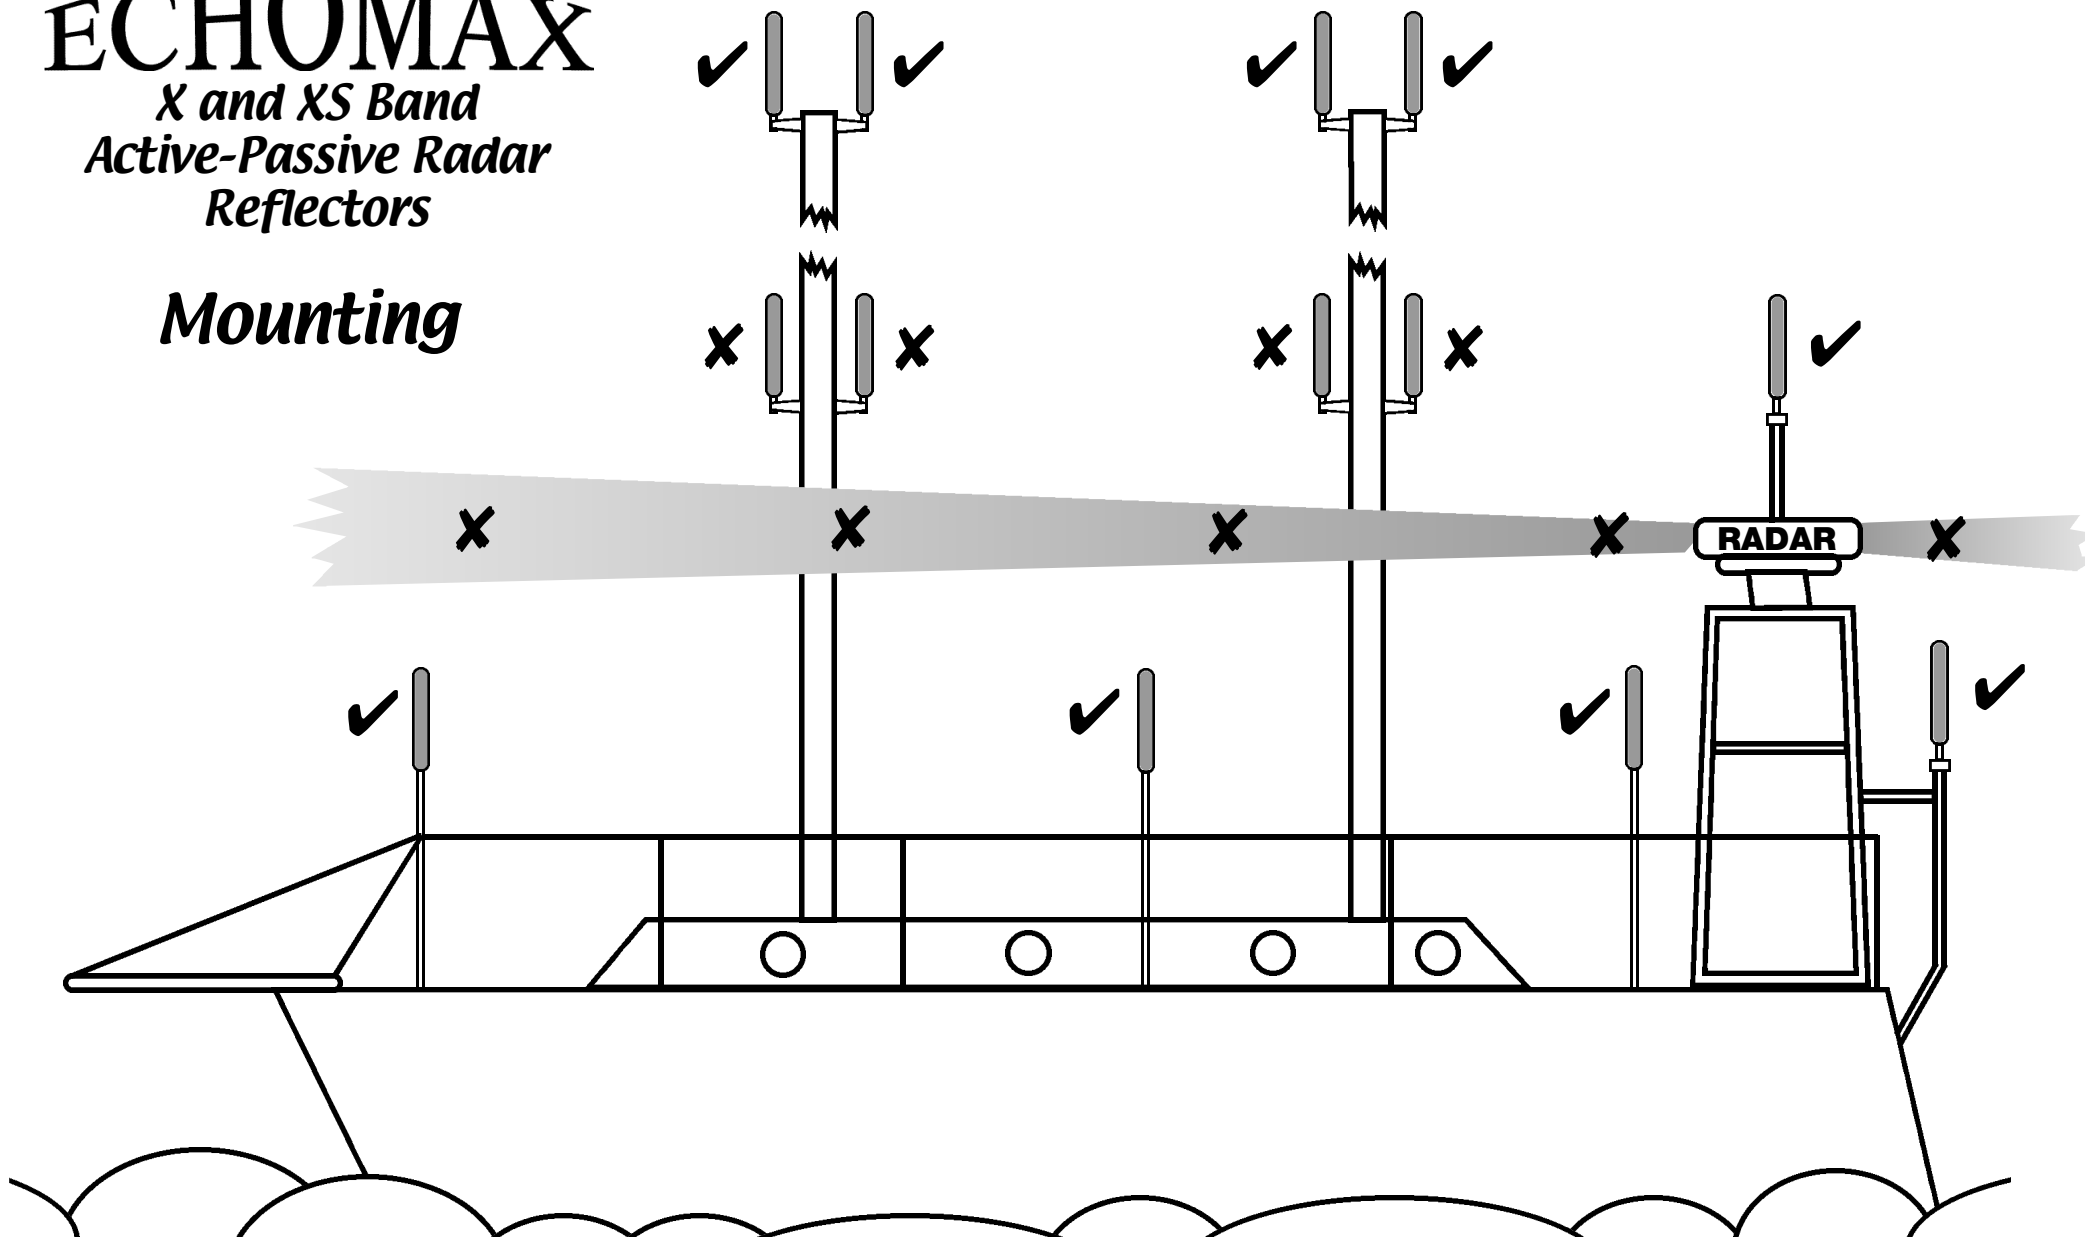

# ECHOMAX

*X and XS Band  
Active-Passive Radar  
Reflectors*

## *Mounting*

***RTE Mast top - horizon +/- 25 miles***

***Pushpit - horizon +/- 6-8 miles***

Lower installations may require trial and error to find the best location