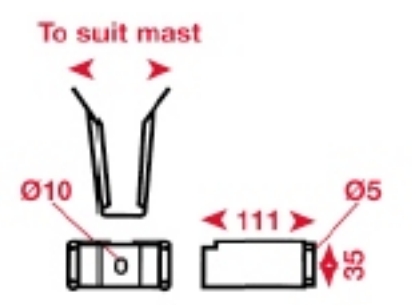

ECHOMAX MOUNTING BRACKETS

All measurements are in mm
DB (Deck Bracket)
MB (Mast Bracket)
MBM (Basemount)

EM180 MB