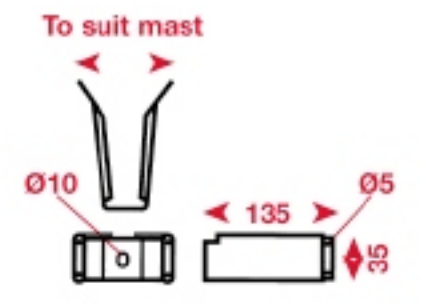

ECHOMAX MOUNTING BRACKETS

All measurements are in mm
 DB (Deck Bracket)
 MB (Mast Bracket)
 MBM (Basemount)

EM305 DB

EM230 DB

EM230M DB

EM230MB MDB

EM180 DB

EM305 MB