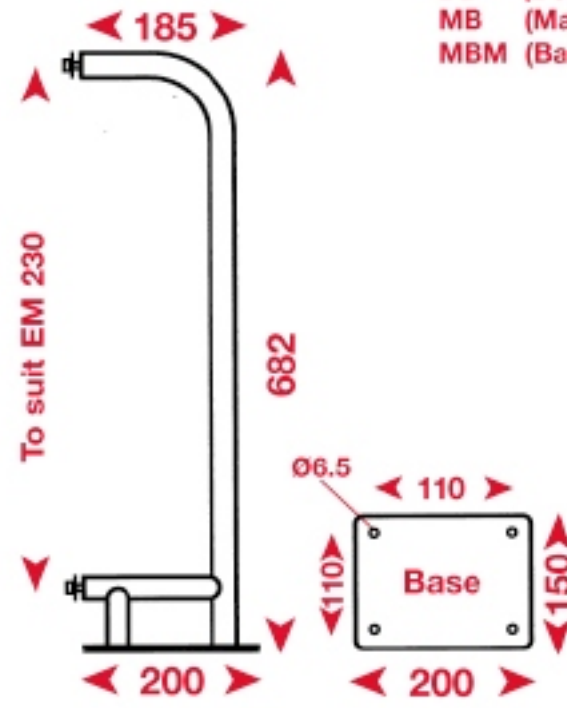

ECHOMAX MOUNTING BRACKETS

All measurements are in mm
 DB (Deck Bracket)
 MB (Mast Bracket)
 MBM (Basemount)

EM305 DB

EM230 DB

EM230M DB

EM230MB MDB

EM180 DB

EM305 MB

EM230 MB

EM180 MB