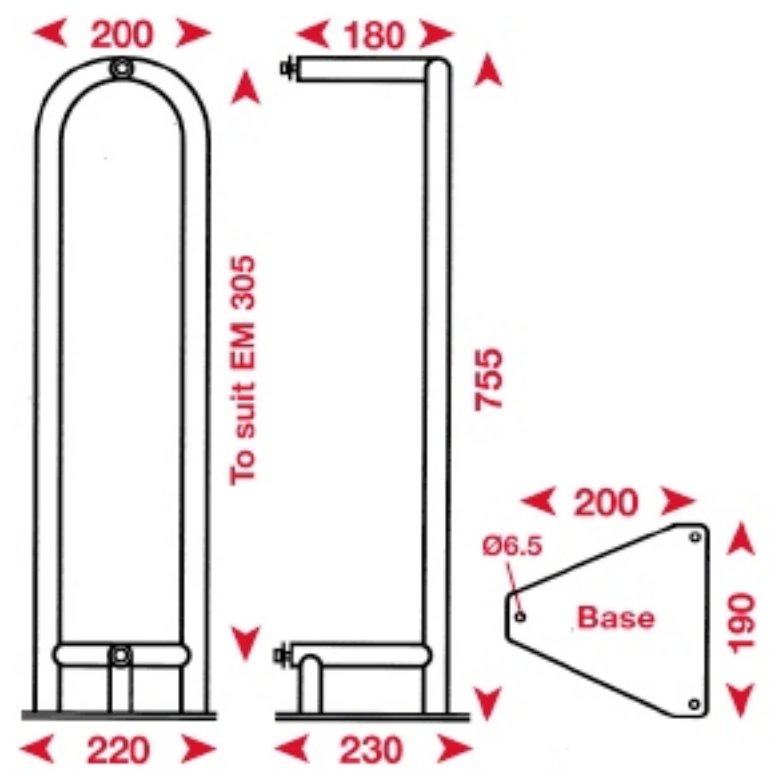

ECHOMAX MOUNTING BRACKETS

All measurements are in mm
 DB (Deck Bracket)
 MB (Mast Bracket)
 MBM (Basemount)

EM305 DB

EM230 DB

EM230M DB

EM230MB MDB

EM180 DB

EM305 MB

EM230 MB

EM180 MB