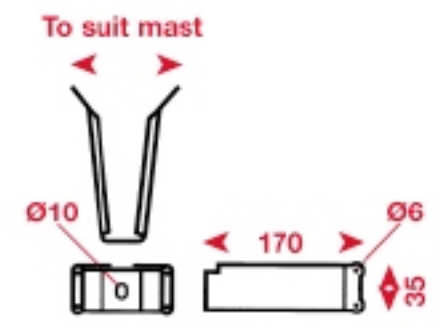

ECHOMAX MOUNTING BRACKETS

All measurements are in mm
 DB (Deck Bracket)
 MB (Mast Bracket)
 MBM (Basemount)

EM305 DB

EM230 DB

EM230M DB

EM230MB MDB

EM180 DB

EM305 MB