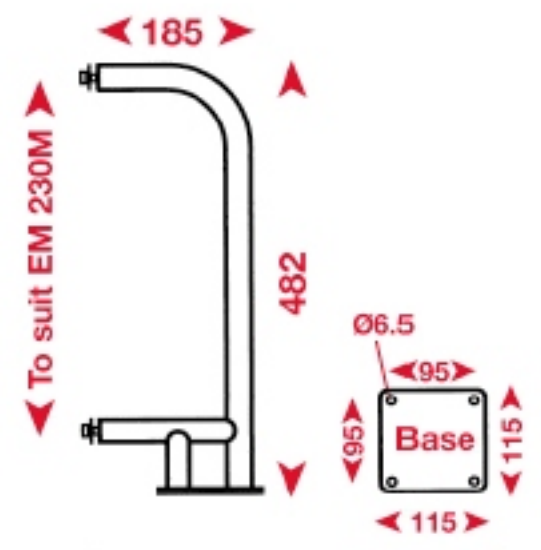

ECHOMAX MOUNTING BRACKETS

All measurements are in mm
 DB (Deck Bracket)
 MB (Mast Bracket)
 MBM (Basemount)

EM305 DB

EM230 DB

EM230M DB

EM230MB MDB

EM180 DB

EM305 MB

EM230 MB

EM180 MB