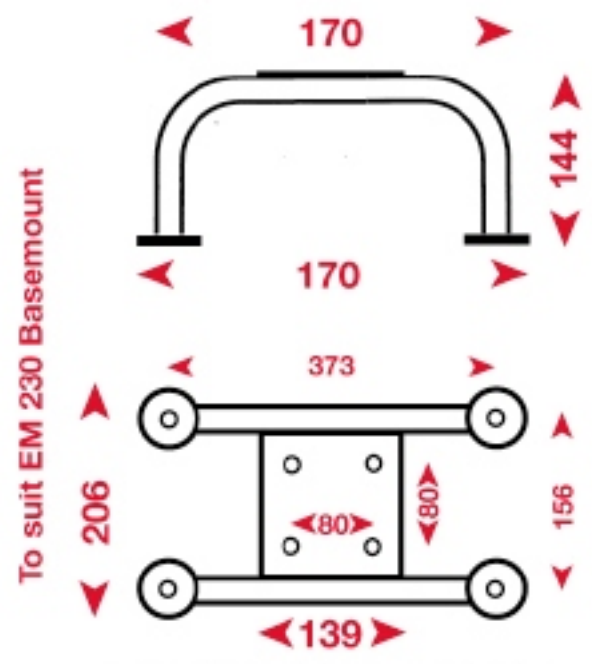

ECHOMAX MOUNTING BRACKETS

All measurements are in mm
 DB (Deck Bracket)
 MB (Mast Bracket)
 MBM (Basemount)

EM305 DB

EM230 DB

EM230M DB

EM230MB MDB

EM180 DB

EM305 MB

EM230 MB

EM180 MB