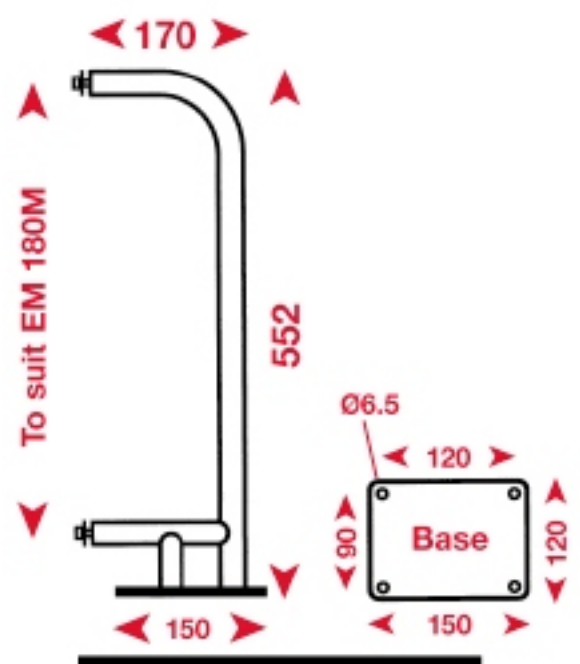

ECHOMAX MOUNTING BRACKETS

All measurements are in mm
 DB (Deck Bracket)
 MB (Mast Bracket)
 MBM (Basemount)

EM305 DB

EM230 DB

EM230M DB

EM230MB MDB

EM180 DB

EM305 MB

EM230 MB

EM180 MB