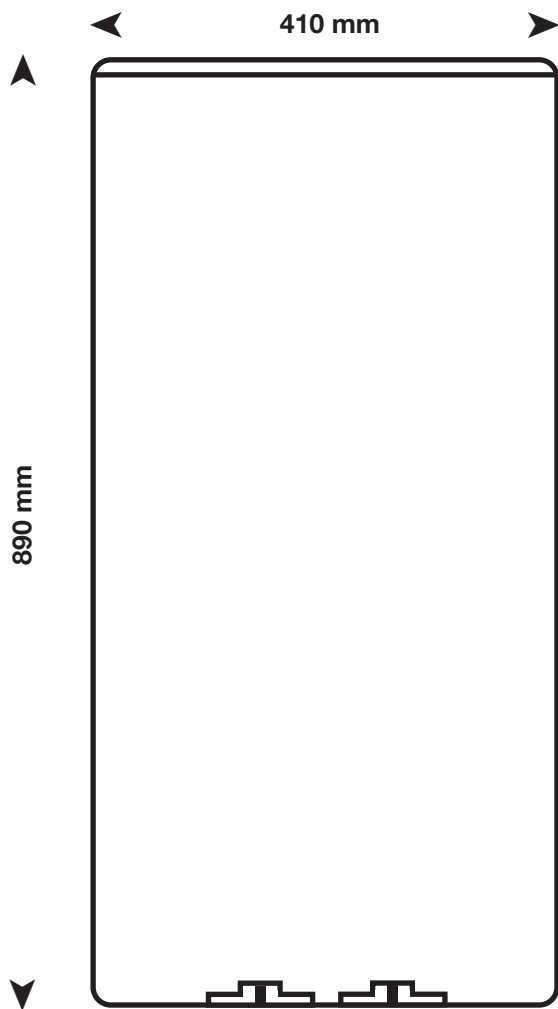

# ECHOMAX EM 400 BM

**TOP**  
Fixings to suit as required

## EM400 STAINLESS STEEL PEDESTAL

260 mm  
Fixings at 200 mm PCD

1140 mm  
Standard Height but can be supplied as required

**BASE**  
4 x 12 mm female fixings at 200 mm PCD