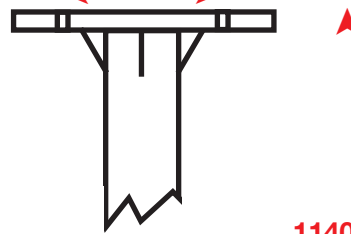

# ECHOMAX EM 400 BM

**TOP**  
Fixings to suit as required

## EM400 STAINLESS STEEL PEDESTAL

260 mm  
Fixings at 200 mm PCD

1140 mm  
Standard Height but can be supplied as required

**BASE**  
4 x 12 mm female fixings at 200 mm PCD