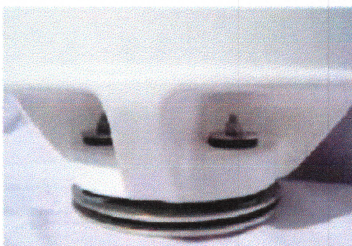

ECHOMAX

A significant advance in marine safety

EM230 COMPACT RADAR REFLECTOR

We hereby certify that the Linear diagram shown here was issued by QinetiQ radar testing laboratory in Jan 2021 and that the EM230 Compact accompanying this certification is identical in all respects to that tested. The RORC recommend a mounting height is 4m above sea level if possible. Echomax Reflectors must not be mounted horizontally.

Signed

Managing Director Date 04/02/2021

EM230 Compact—Test results from QinetiQ Funtington.

With optional Lalizas (shown) Orionis or Hella lights

QD base fitting available as an optional extra.

The +/-3 degree assessment band. Average RCS = 1.5Sqm Max RCS = 9.3Sqm

Midi Basemount - Extreme - Compact

Midi Basemount - is designed for A frames, pole mounting or base mount with suitable base for fixing on wheelhouse roofs, using the fixing kit supplied and itemised below.

ECHOMAX

The only one to be seen with.....

Solve all your mounting issues with our MK2 Combi bracket made from 2mm stainless steel which accommodates the smaller radars such as Raymarine, Garmin, Simrad and Furuno etc. The basic upright enables our popular EM230 Basemount, Compact or Compact Plus radar reflectors with or without a navigation light, or Active X or XS target enhancers to be safely positioned over the radar (Figs 1&2)