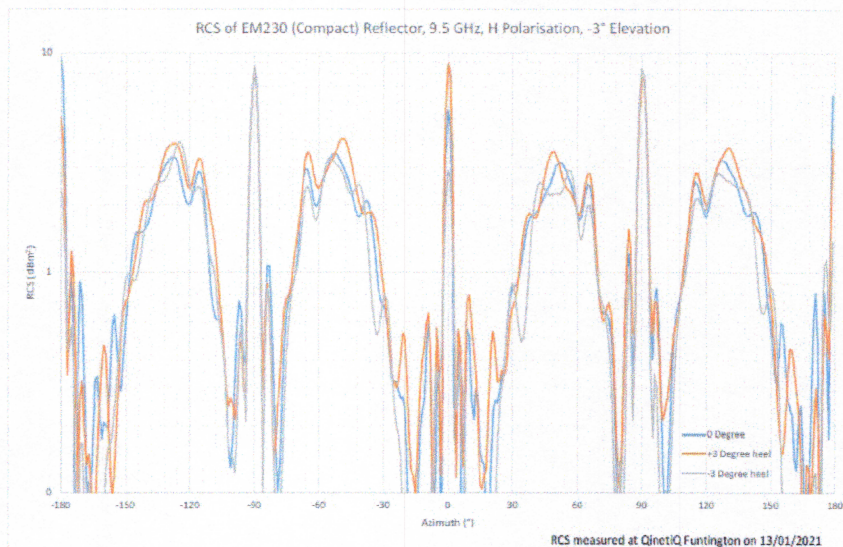

ECHOMAX

A significant advance in marine safety

EM230 COMPACT RADAR REFLECTOR

We hereby certify that the Linear diagram shown here was issued by QinetiQ radar testing laboratory in Jan 2021 and that the EM230 Compact accompanying this certification is identical in all respects to that tested. The RORC recommend a mounting height is 4m above sea level if possible. Echomax Reflectors must not be mounted horizontally.

Signed

Managing Director Date 04/02/2021

EM230 Compact—Test results from QinetiQ Funtington.

With optional Lalizas (shown) Orionis or Hella lights

QD base fitting available as an optional extra.

The +/-3 degree assessment band. Average RCS = 1.5Sqm Max RCS = 9.3Sqm