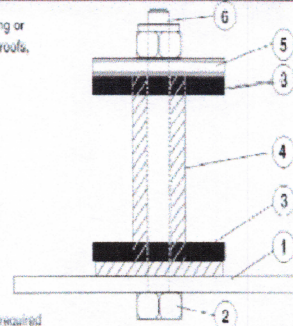

ECHOMAX

A significant advance in marine safety

EM230 COMPACT RADAR REFLECTOR

We hereby certify that the Linear diagram shown here was issued by QinetiQ radar testing laboratory in Jan 2021 and that the EM230 Compact accompanying this certification is identical in all respects to that tested. The RORC recommend a mounting height is 4m above sea level if possible. Echomax Reflectors must not be mounted horizontally.

Signed

Managing Director Date 04/02/2021

EM230 Compact—Test results from QinetiQ Funtington.

With optional Lalizas (shown) Orionis or Hella lights

QD base fitting available as an optional extra.

The +/-3 degree assessment band. Average RCS = 1.5Sqm Max RCS = 9.3Sqm

Midi Basemount - Extreme - Compact

Midi Basemount - is designed for A frames, pole mounting or base mount with suitable base for fixing on wheelhouse roofs, using the fixing kit supplied and itemised below.

Item	Description	Quantity
6	M6-Nylon-nut	4
5	30mm dia stainless steel washer	4
4	Nylon insert	4
3	30mm dia neoprene rubber washer	8
2	50mm M6 stainless steel bolt	4
1	A frame mounting	

For cabin roof mounting you will need to fit longer bolts as required
NB. Reflector must be fitted on a flat surface