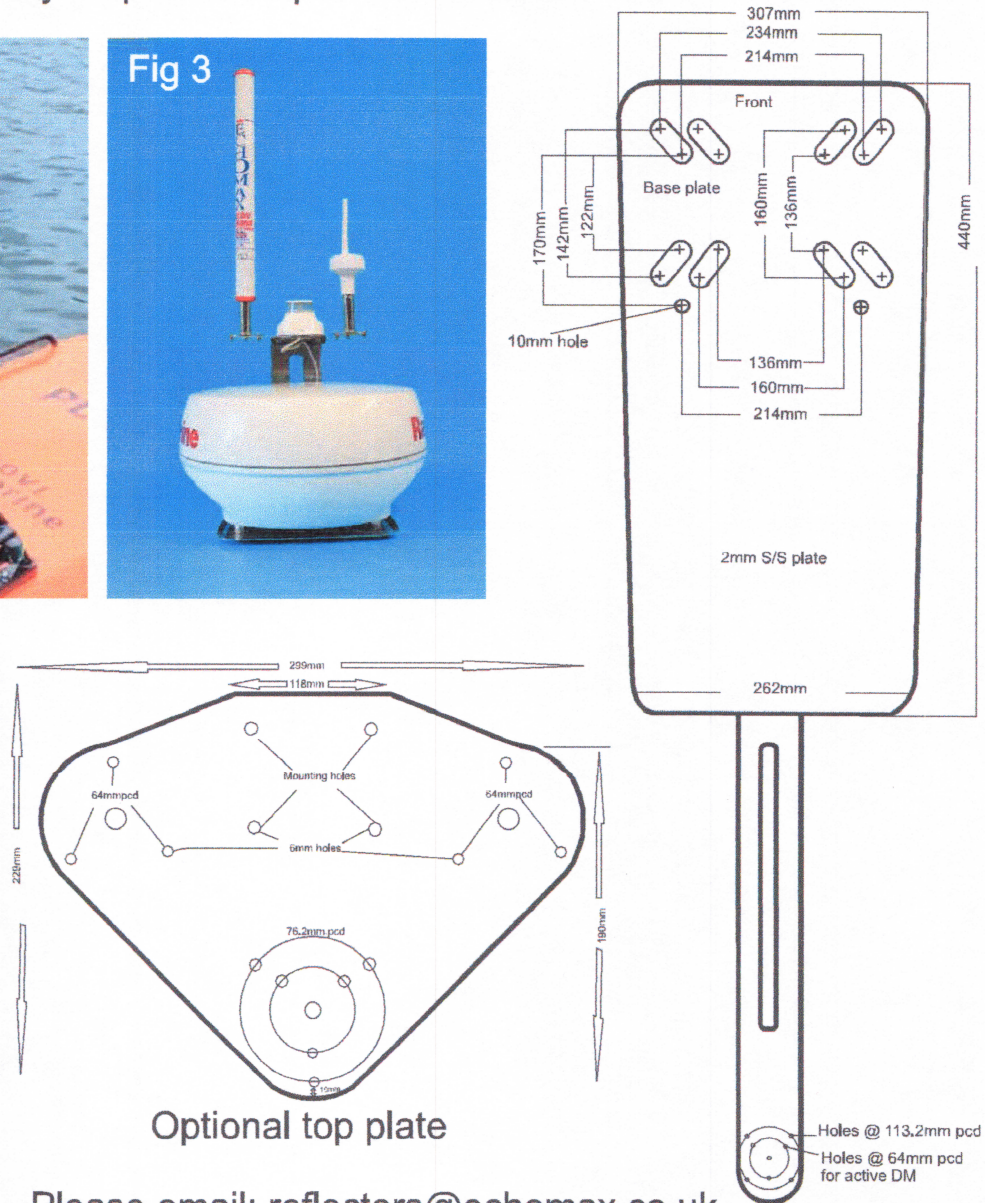

Midi Basemount - Extreme - Compact

Midi Basemount - is designed for A frames, pole mounting or base mount with suitable base for fixing on wheelhouse roofs, using the fixing kit supplied and itemised below.

ECHOMAX

The only one to be seen with.....

Solve all your mounting issues with our MK2 Combi bracket made from 2mm stainless steel which accommodates the smaller radars such as Raymarine, Garmin, Simrad and Furuno etc. The basic upright enables our popular EM230 Basemount, Compact or Compact Plus radar reflectors with or without a navigation light, or Active X or XS target enhancers to be safely positioned over the radar (Figs 1&2)

Optional extras-

:Top plate is available with fixings for an Active RTE, AIS and Hella 360/Orionis LED light. (Fig 3)

:Stainless steel ADM100- 100mm 1 1/4tpi thread for the RTE,AIS and VHF.
Alternative fixings may be possible upon consultation.