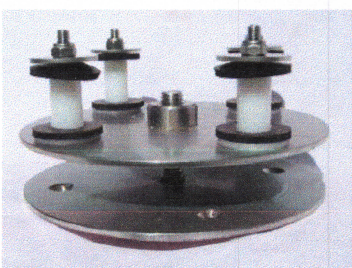

With optional Lalizas (shown) Orionis or Hella lights

QD base fitting available as an optional extra.