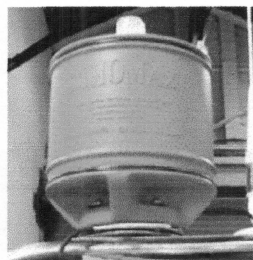

For cabin roof mounting you will need to fit longer bolts as required
NB. Reflector must be fitted on a flat surface