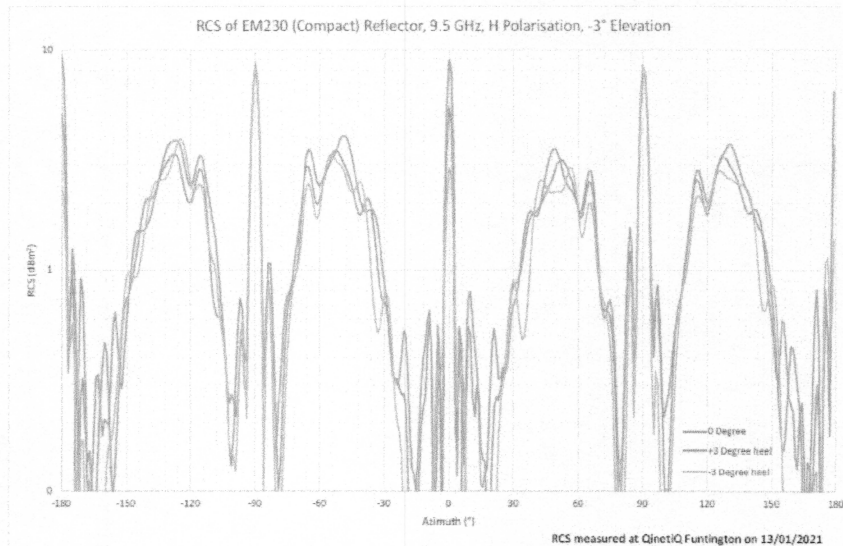

ECHOMAX

A significant advance in marine safety

EM230 COMPACT RADAR REFLECTOR

We hereby certify that the Linear diagram shown here was issued by QinetiQ radar testing laboratory in Jan 2021 and that the EM230 Compact accompanying this certification is identical in all respects to that tested. The RORC recommend a mounting height is 4m above sea level if possible. Echomax Reflectors must not be mounted horizontally.

Signed

Managing Director Date 04/02/2021

EM230 Compact—Test results from QinetiQ Funtington.

With optional Lalizas (shown) Orionis or Hella lights

QD base fitting available as an optional extra.

The +/-3 degree assessment band. Average RCS = 1.5Sqm Max RCS = 9.3Sqm