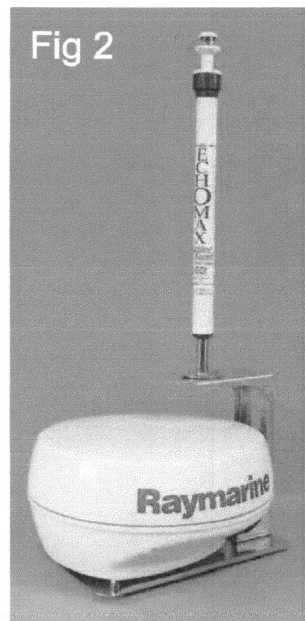

ECHOMAX

The only one to be seen with.....

Solve all your mounting issues with our MK2 Combi bracket made from 2mm stainless steel which accommodates the smaller radars such as Raymarine, Garmin, Simrad and Furuno etc. The basic upright enables our popular EM230 Basemount, Compact or Compact Plus radar reflectors with or without a navigation light, or Active X or XS target enhancers to be safely positioned over the radar (Figs 1&2)

Optional extras-

:Top plate is available with fixings for an Active RTE, AIS and Hella 360/Orionis LED light. (Fig 3)

:Stainless steel ADM100- 100mm 1 1/4tpi thread for the RTE,AIS and VHF.
Alternative fixings may be possible upon consultation.

Fig 2

Please email: reflectors@echomax.co.uk
Tel: 00 44 (0) 1371 830216