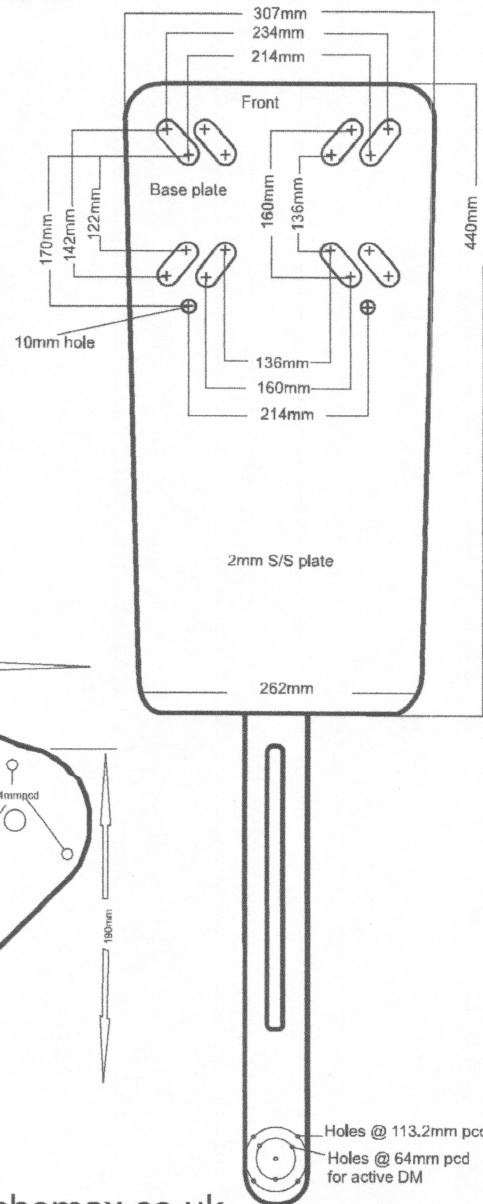

ECHOMAX

The only one to be seen with.....

Solve all your mounting issues with our MK2 Combi bracket made from 2mm stainless steel which accommodates the smaller radars such as Raymarine, Garmin, Simrad and Furuno etc. The basic upright enables our popular EM230 Basemount, Compact or Compact Plus radar reflectors with or without a navigation light, or Active X or XS target enhancers to be safely positioned over the radar (Figs 1&2)

Optional extras-

:Top plate is available with fixings for an Active RTE, AIS and Hella 360/Orionis LED light. (Fig 3)

:Stainless steel ADM100- 100mm 1 1/4tpi thread for the RTE,AIS and VHF.
Alternative fixings may be possible upon consultation.

Fig 2

Please email: reflectors@echomax.co.uk
Tel: 00 44 (0) 1371 830216