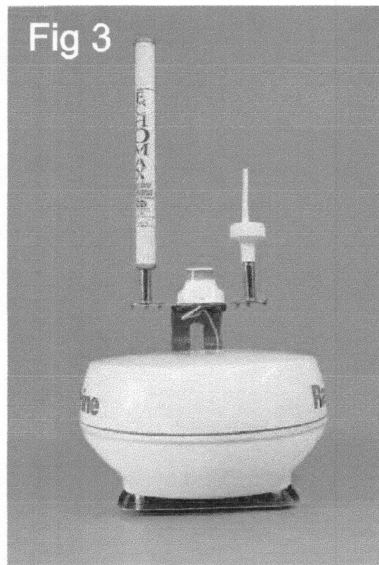

ECHOMAX

The only one to be seen with.....

Solve all your mounting issues with our MK2 Combi bracket made from 2mm stainless steel which accommodates the smaller radars such as Raymarine, Garmin, Simrad and Furuno etc. The basic upright enables our popular EM230 Basemount, Compact or Compact Plus radar reflectors with or without a navigation light, or Active X or XS target enhancers to be safely positioned over the radar (Figs 1&2)

Optional extras-

:Top plate is available with fixings for an Active RTE, AIS and Hella 360/Orionis LED light. (Fig 3)

:Stainless steel ADM100- 100mm 1 1/4tpi thread for the RTE,AIS and VHF.
Alternative fixings may be possible upon consultation.

Fig 3

Please email: reflectors@echomax.co.uk
Tel: 00 44 (0) 1371 830216