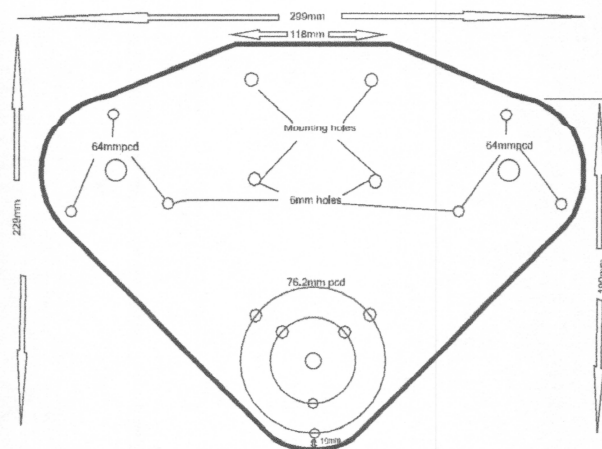

Optional top plate

Please email: reflectors@echomax.co.uk
Tel: 00 44 (0) 1371 830216