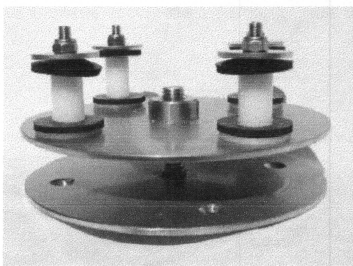

ECHOMAX

A significant advance in marine safety

EM230 COMPACT RADAR REFLECTOR

We hereby certify that the Linear diagram shown here was issued by QinetiQ radar testing laboratory in Jan 2021 and that the EM230 Compact accompanying this certification is identical in all respects to that tested. The RORC recommend a mounting height is 4m above sea level if possible. Echomax Reflectors must not be mounted horizontally.

Signed

Managing Director Date 04/02/2021

EM230 Compact—Test results from QinetiQ Funtington.

With optional Lalizas (shown) Orionis or Hella lights

QD base fitting available as an optional extra.

The +/-3 degree assessment band. Average RCS = 1.5Sqm Max RCS = 9.3Sqm

Midi Basemount - Extreme - Compact

Midi Basemount - is designed for A frames, pole mounting or base mount with suitable base for fixing on wheelhouse roofs, using the fixing kit supplied and itemised below.

ECHOMAX

The only one to be seen with.....

Solve all your mounting issues with our MK2 Combi bracket made from 2mm stainless steel which accommodates the smaller radars such as Raymarine, Garmin, Simrad and Furuno etc. The basic upright enables our popular EM230 Basemount, Compact or Compact Plus radar reflectors with or without a navigation light, or Active X or XS target enhancers to be safely positioned over the radar (Figs 1&2)