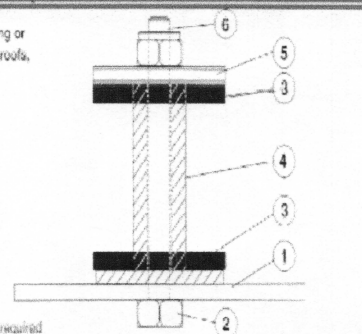

ECHOMAX

A significant advance in marine safety

EM230 COMPACT RADAR REFLECTOR

We hereby certify that the Linear diagram shown here was issued by QinetiQ radar testing laboratory in Jan 2021 and that the EM230 Compact accompanying this certification is identical in all respects to that tested. The RORC recommend a mounting height is 4m above sea level if possible. Echomax Reflectors must not be mounted horizontally.

Signed

Managing Director Date 04/02/2021

EM230 Compact—Test results from QinetiQ Funtington.

With optional Lalizas (shown) Orionis or Hella lights

QD base fitting available as an optional extra.

The +/-3 degree assessment band. Average RCS = 1.5Sqm Max RCS = 9.3Sqm

Midi Basemount - Extreme - Compact

Midi Basemount - is designed for A frames, pole mounting or base mount with suitable base for fixing on wheelhouse roofs, using the fixing kit supplied and itemised below.

Item	Description	Quantity
6	M5-Nylon-nut	4
5	30mm dia stainless steel washer	4
4	Nylon insert	4
3	30mm dia neoprene rubber washer	8
2	50mm M6 stainless steel bolt	4
1	A frame mounting	

For cabin roof mounting you will need to fit longer bolts as required
NB. Reflector must be fitted on a flat surface