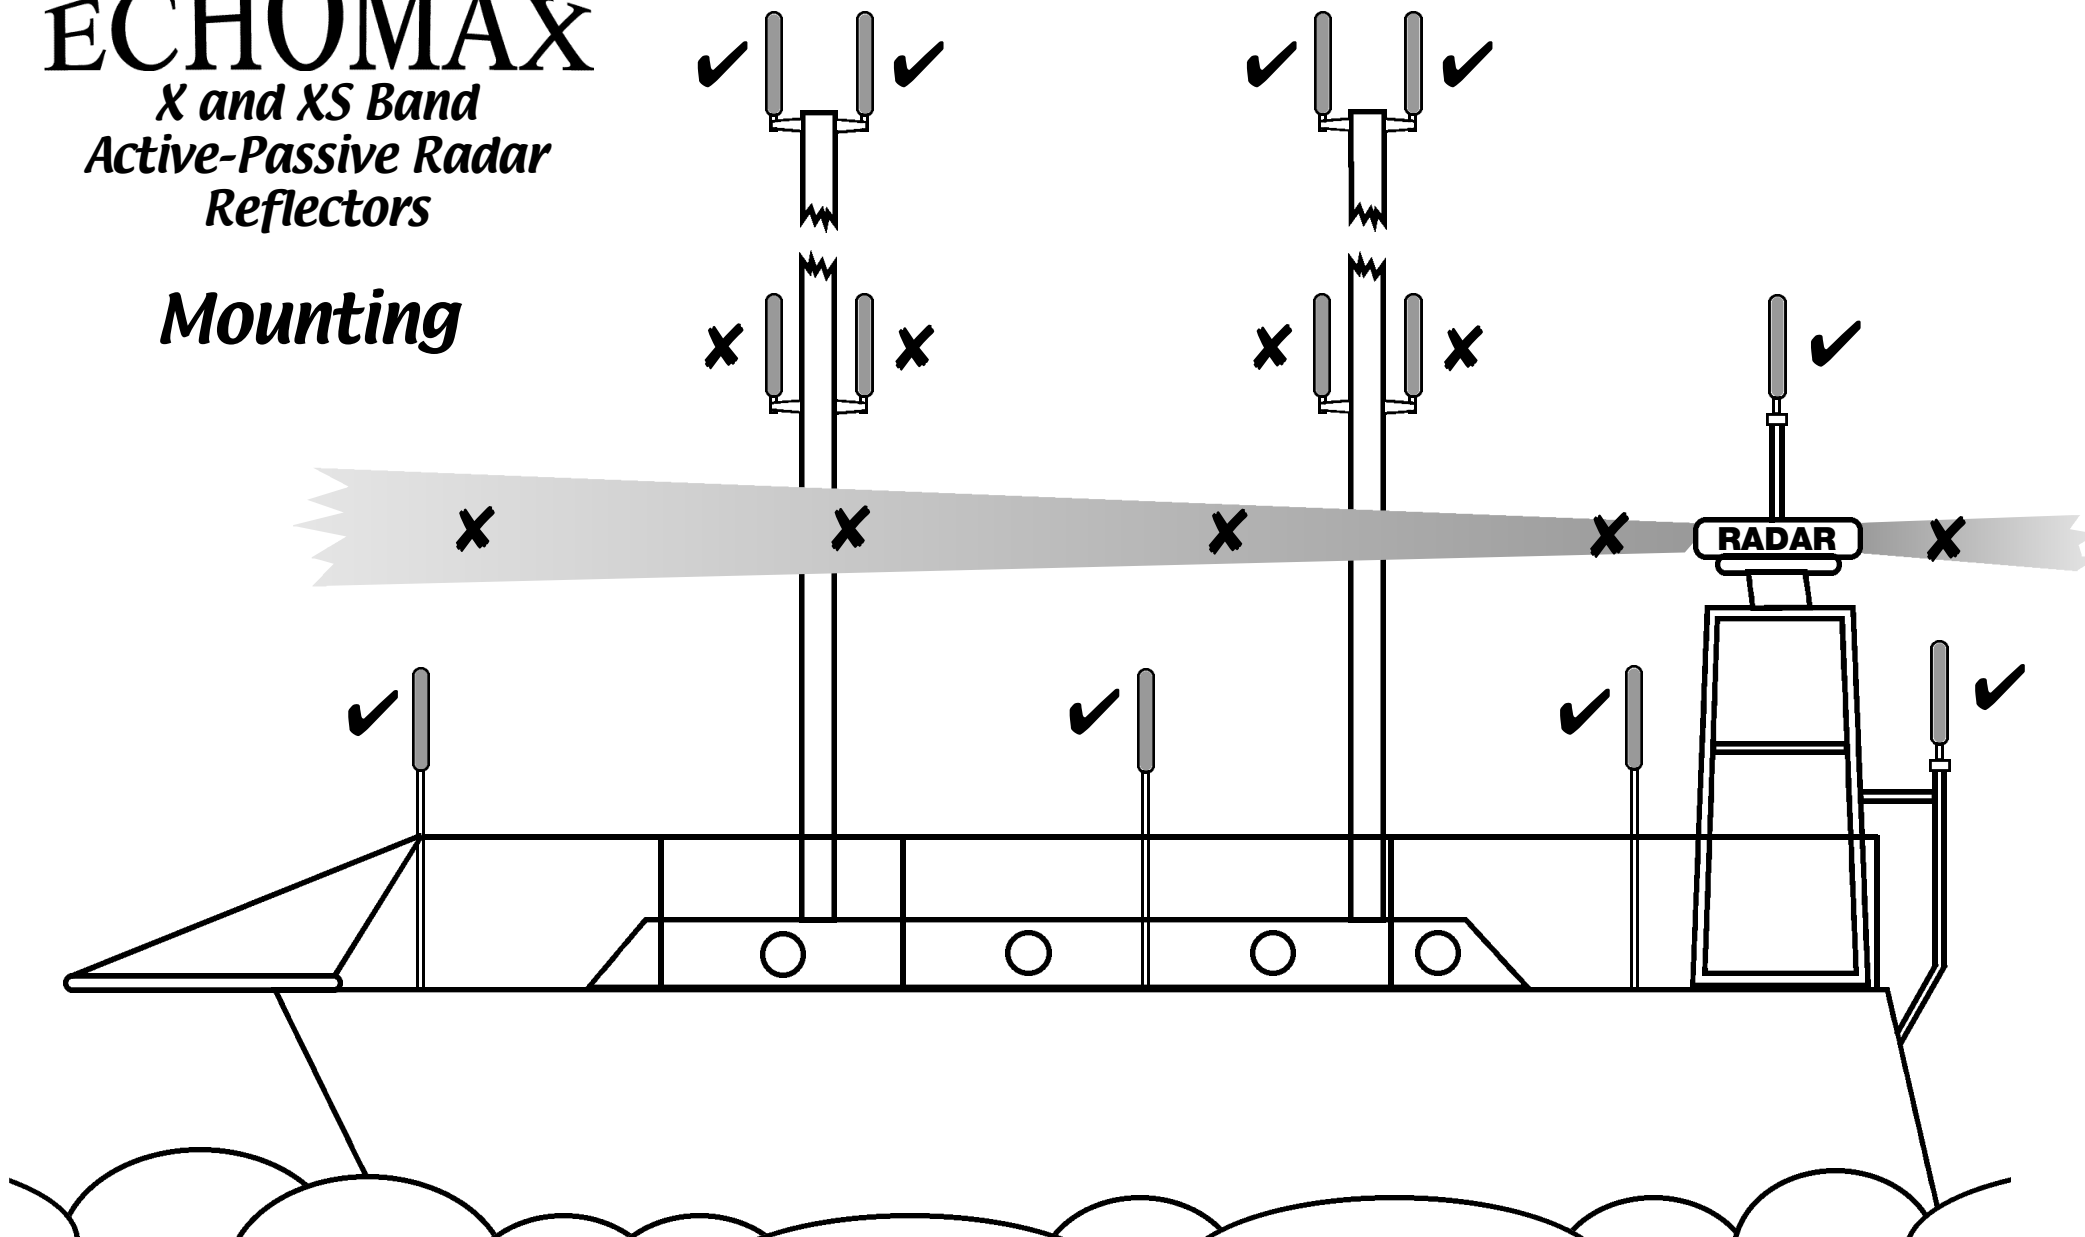

ECHOMAX

*X and XS Band
Active-Passive Radar
Reflectors*

Mounting

RTE Mast top - horizon +/- 25 miles

Pushpit - horizon +/- 6-8 miles

Lower installations may require trial and error to find the best location