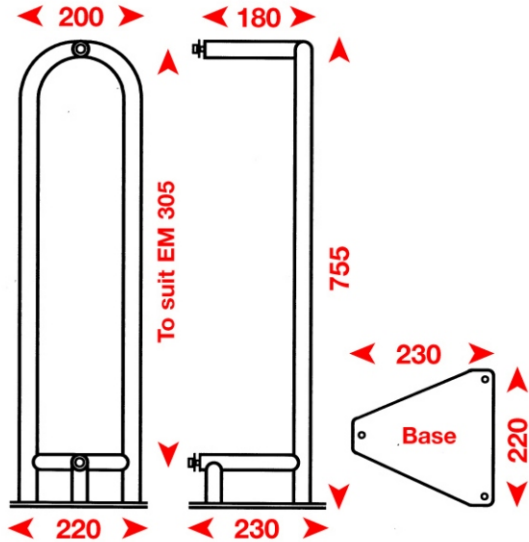

ECHOMAX MOUNTING BRACKETS

All measurements are in mm

DB Deck Bracket
 MB Mast Bracket
 MBM Basemount

EM305 DB

EM230 DB (BR)

EM230M DB

EM230 MBM CRB

EM230 MBM DB