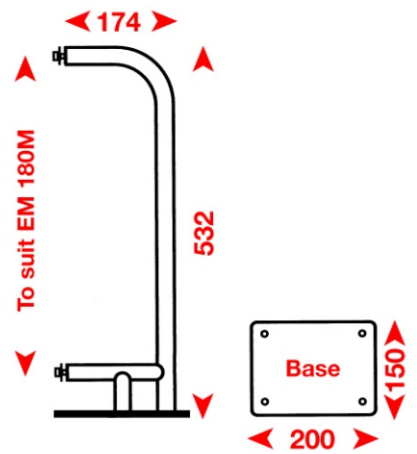

ECHOMAX MOUNTING BRACKETS

All measurements are in mm

DB Deck Bracket
 MB Mast Bracket
 MBM Basemount

EM305 DB

EM230 DB (BR)

EM230M DB

EM230 MBM CRB

EM230 MBM DB