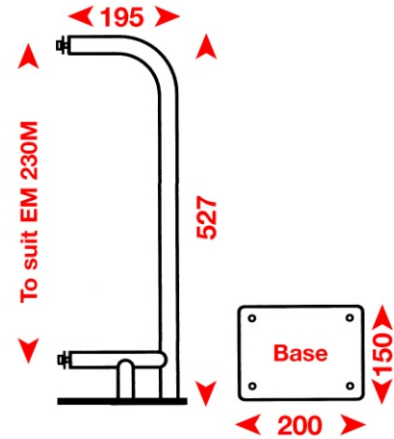

ECHOMAX MOUNTING BRACKETS

All measurements are in mm

DB Deck Bracket
 MB Mast Bracket
 MBM Basemount

EM305 DB

EM230 DB (BR)

EM230M DB

EM230 MBM CRB

EM230 MBM DB