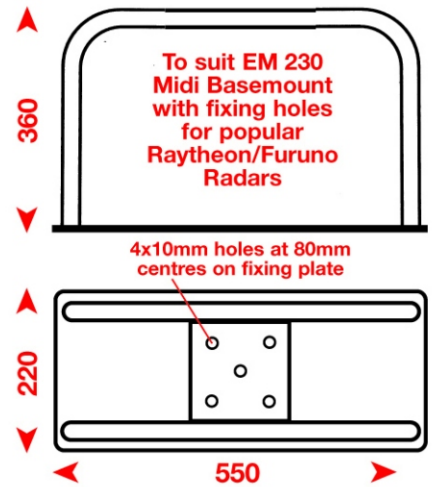

ECHOMAX MOUNTING BRACKETS

All measurements are in mm

DB Deck Bracket
 MB Mast Bracket
 MBM Basemount

EM305 DB

EM230 DB (BR)

EM230M DB

EM230 MBM CRB

EM230 MBM DB