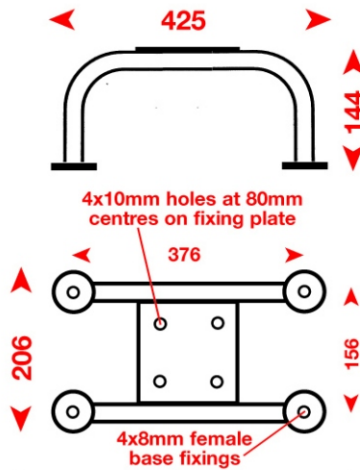

ECHOMAX MOUNTING BRACKETS

All measurements are in mm

DB Deck Bracket
 MB Mast Bracket
 MBM Basemount

EM305 DB

EM230 DB (BR)

EM230M DB

EM230 MBM CRB

EM230 MBM DB