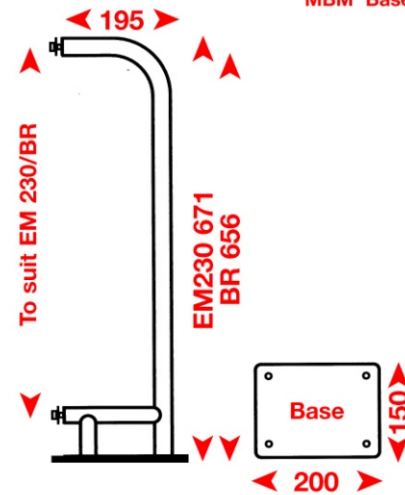

ECHOMAX MOUNTING BRACKETS

All measurements are in mm

DB Deck Bracket
 MB Mast Bracket
 MBM Basemount

EM305 DB

EM230 DB (BR)

EM230M DB

EM230 MBM CRB

EM230 MBM DB